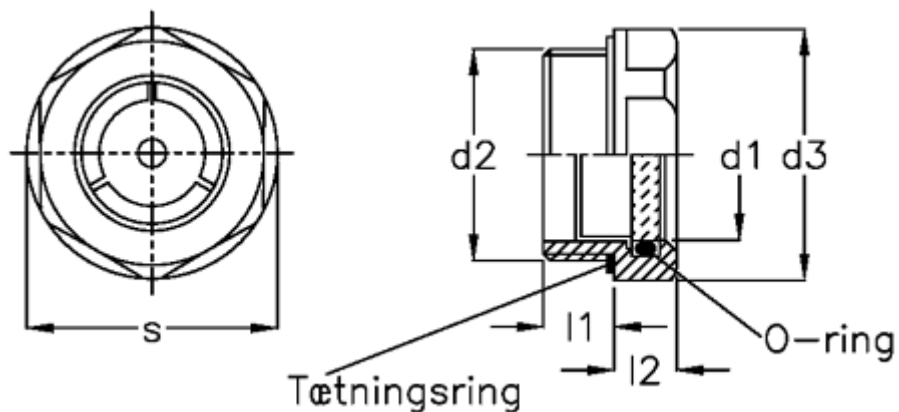

Data Sheet

Article number: 2074311G38BS

Description: E+G Oil level sight glass GN 743-11-G3/8-BS

Measures

d1	= 11
d2	= G3/8
d3	= 22
l1	= 8
l2	= 7.5
Max pressure	= -
Max vacuum mbar	= -
s	= 20